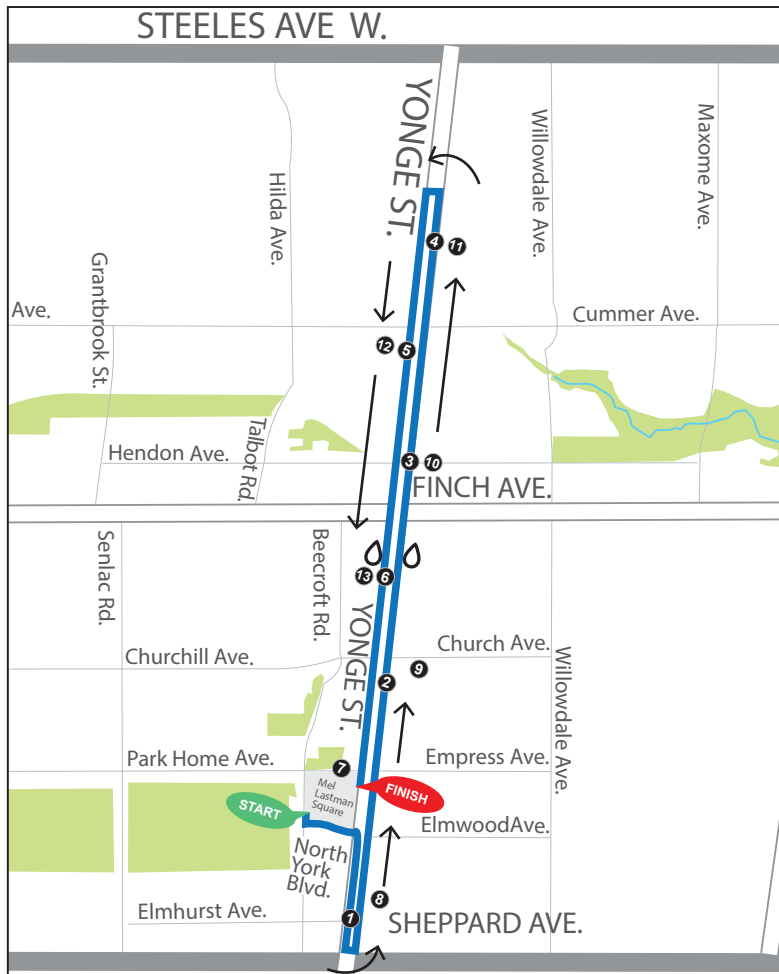

# 14 km Route Map

Legend:

- Water station
- 1 Kilometres
- Route

Note that these maps are only intended to be a guide and may vary slightly from this representation.