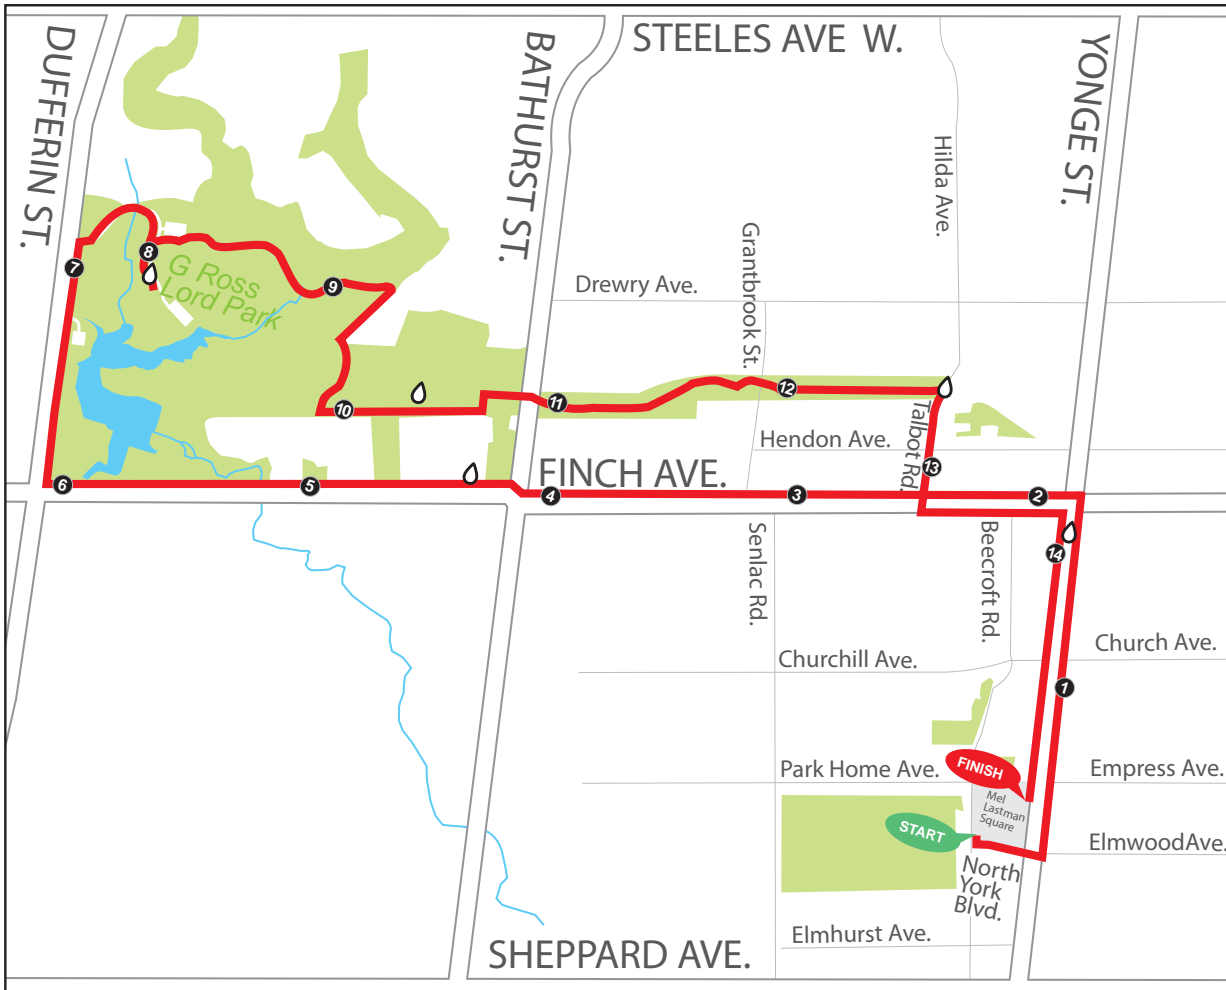

# 15 km Route Map

**Legend:**

- Water station
- Kilometres
- Route

Note that these maps are only intended to be a guide and may vary slightly from this representation.