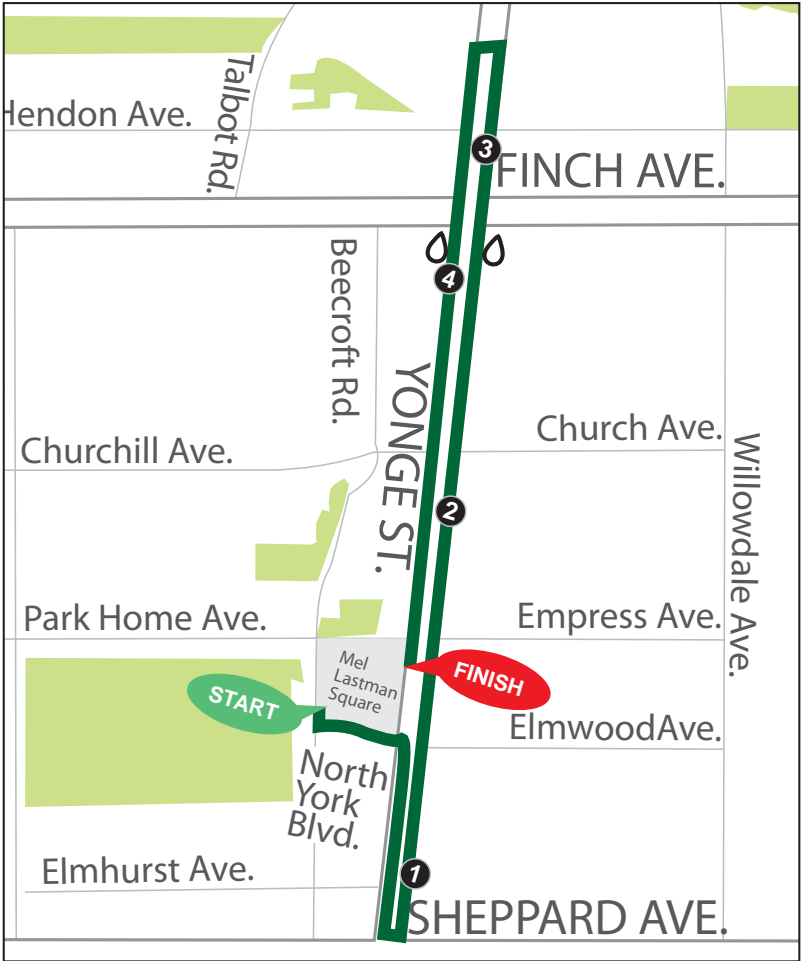

# 5 km Route Map

Legend:

-  Water station
-  1 Kilometres
-  Route

Note that these maps are only intended to be a guide and may vary slightly from this representation.